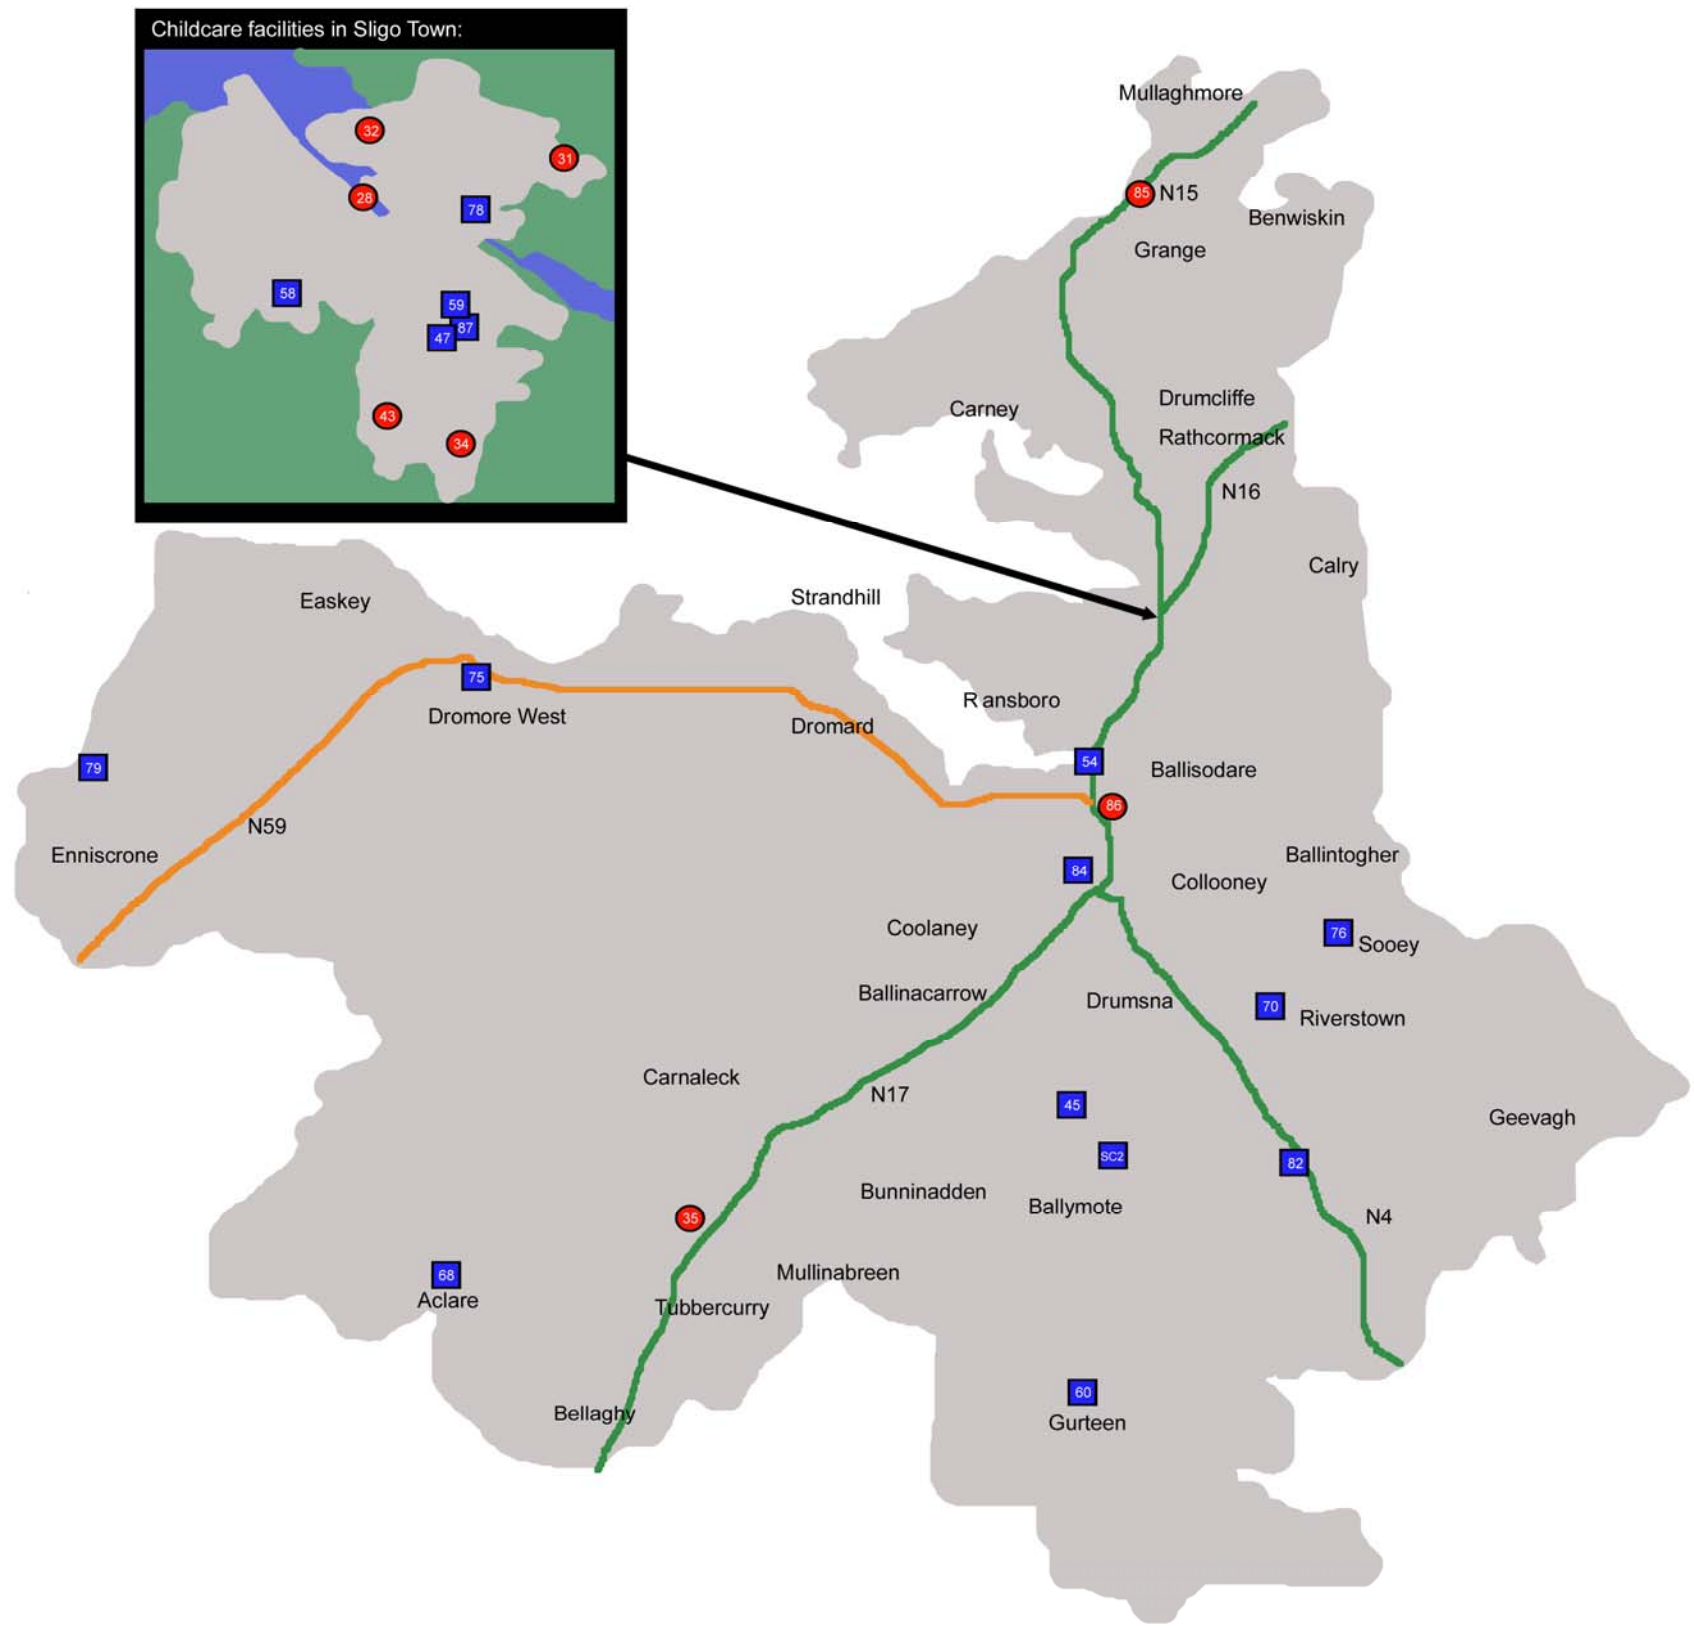

EOCP Funding

Legend	Description
●	Private childcare facility
●	Private childminder - notified
■	Community-owned childcare facility

1 Little Meadows	23 Little Angels	45 Spraio	68 Aclare Community Playschool
2 Rainbow Montessori	24 Lilliput Montessori	46 Calry Community Playgroup	69 Naionra Naomh Iosaf
3 Auntie Anns	25 Saints and Scholars Montessori	47 Lifestart Outreach Services	70 Little Buddies
4 Play n Learn	26 Lollipop Lane	48 Mail Coach Road Playgroup	71 Little Munchkins Playgroup
5 Auburn Cottage	27 Beverley Mulrooney	49 Globe House Drop-in	72 The Benwiskin Centre
6 Fantasia Pre School	28 Little People Playworld Crèche	50 St. Michaels Family Life Centre	73 Acorn Pre-school
7 Hopes and Dreams	29 Bernadette Lee	51 Little Steps Playgroup	74 Morning Star Kindergarten
8 Beginners World	30 Happy Days	52 Sligo Social Services Crèche	75 Sticky Fingers
9 St Molaises Playgroup	31 Little Darlings Crèche	53 Northside Community Playschool	76 Jollytots Playgroup
10 Jacqueline Gormley	32 Little Star Playschool	54 Kilmacowen Pre-School	77 Little VIP's
11 Sligo Central Full Day Care	33 Magic Moments Montessori School	55 Skreen/Dromard Comm Playgroup	78 Cosy Cats
12 Teesan Playgroup	34 The School House	57 Tubbercurry Crèche	79 Sandcastles
13 Toddlers Den	35 Shooting Stars	58 Dreamchasers	80 Breege Boyce
14 Start Rite Montessori	36 Paula Clerkin Cadden	59 Abbeyquarter Comm Playgroup	81 La Petit Ecole Montessori
15 Childsworld Crèche & Montessori	37 Benbulbin Montessori	60 Busy Bees	82 Toadstool Cottage
16 Rebecca Trainer	38 Once Upon a Time Montessori	61 First Friends Playgroup	84 Tir na Og
17 Humpty Dumpty Pre-school	39 Rathcormac Montessori School	62 Tubbercurry Community Playgroup	85 Realta Beaga
18 Annie McLoughlin	40 Learn Early Daycare	63 Bunninadden Village Montessori	86 Mary Rooney's Playgroup
19 Tom Thumb	41 Little Learners Montessori	64 Lifestart Family Support	87 Tubbercurry Resource House
20 Kevinsfort Kids Academy	42 Cozy Cottage	65 Jollytots Playgroup Ltd	88 Sligo Traveller Women's Project
21 Cuddles 'n Care	43 Scooters	66 Sligo Family Centre	
22 Tom Thumb Childminder	44 Little Haven	67 Resource House Project