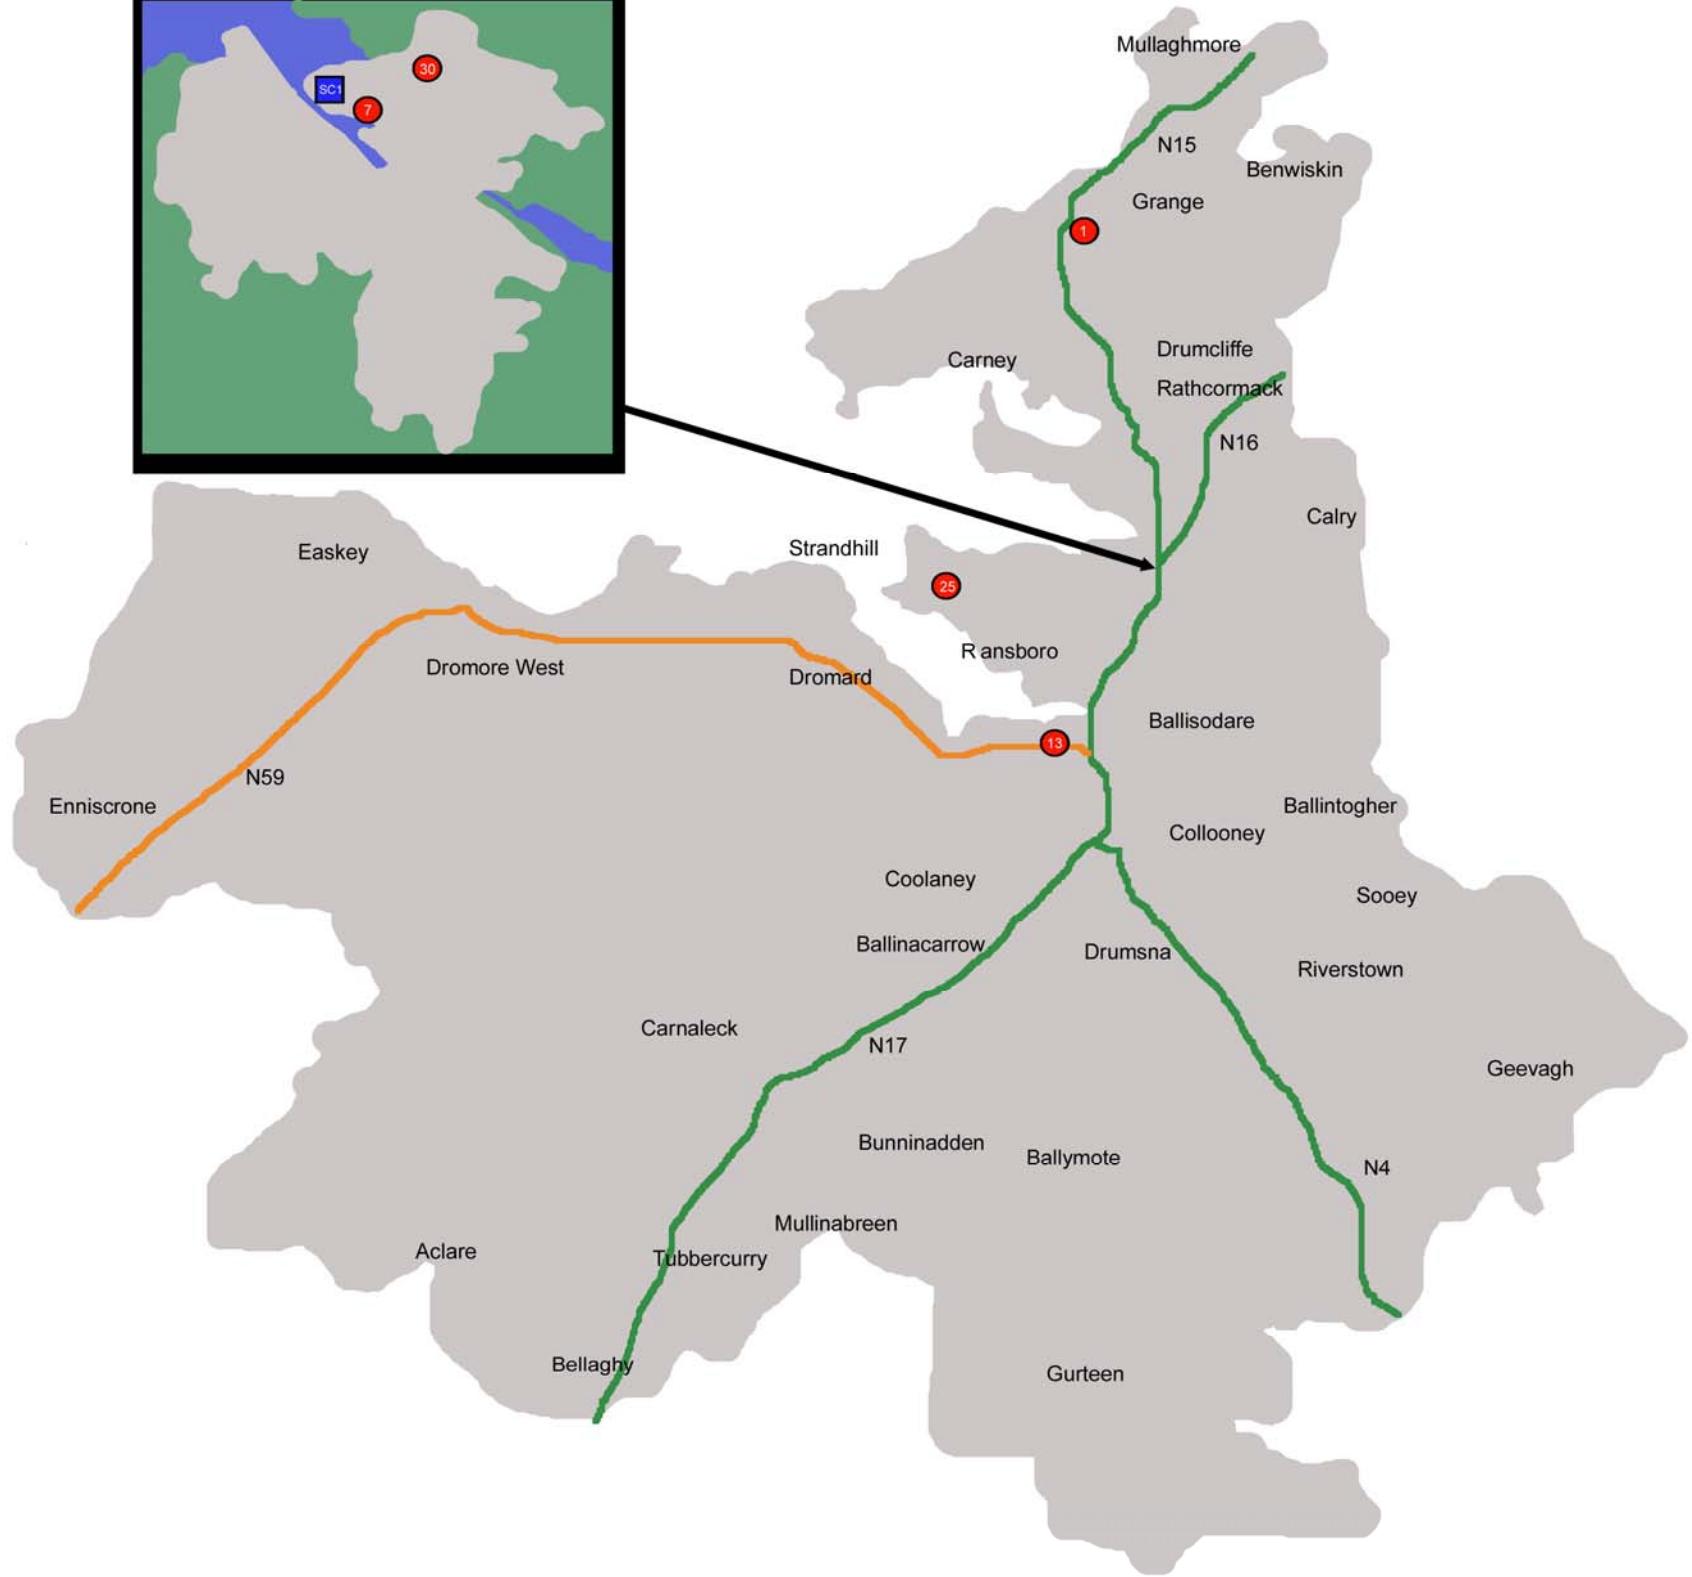

NCIP Funding

Legend	Description
●	Private childcare facility
●	Private childminder - notified
■	Community-owned childcare facility

1 Little Meadows	23 Little Angels	45 Spraio	68 Aclare Community Playschool
2 Rainbow Montessori	24 Lilliput Montessori	46 Calry Community Playgroup	69 Naionra Naomh Iosaf
3 Auntie Anns	25 Saints and Scholars Montessori	47 Lifestart Outreach Services	70 Little Buddies
4 Play n Learn	26 Lollipop Lane	48 Mail Coach Road Playgroup	71 Little Munchkins Playgroup
5 Auburn Cottage	27 Beverley Mulrooney	49 Globe House Drop-in	72 The Benwiskin Centre
6 Fantasia Pre School	28 Little People Playworld Crèche	50 St. Michaels Family Life Centre	73 Acorn Pre-school
7 Hopes and Dreams	29 Bernadette Lee	51 Little Steps Playgroup	74 Morning Star Kindergarten
8 Beginners World	30 Happy Days	52 Sligo Social Services Crèche	75 Sticky Fingers
9 St Molaises Playgroup	31 Little Darlings Crèche	53 Northside Community Playschool	76 Jollytots Playgroup
10 Jacqueline Gormley	32 Little Star Playschool	54 Kilmacowen Pre-School	77 Little VIP's
11 Sligo Central Full Day Care	33 Magic Moments Montessori School	55 Skreen/Dromard Comm Playgroup	78 Cosy Cats
12 Teesan Playgroup	34 The School House	57 Tubbercurry Crèche	79 Sandcastles
13 Toddlers Den	35 Shooting Stars	58 Dreamchasers	80 Breege Boyce
14 Start Rite Montessori	36 Paula Clerkin Cadden	59 Abbeyquarter Comm Playgroup	81 La Petit Ecole Montessori
15 Childsworld Crèche & Montessori	37 Benbulbin Montessori	60 Busy Bees	82 Toadstool Cottage
16 Rebecca Trainer	38 Once Upon a Time Montessori	61 First Friends Playgroup	84 Tir na Og
17 Humpty Dumpty Pre-school	39 Rathcormac Montessori School	62 Tubbercurry Community Playgroup	85 Realta Beaga
18 Annie McLoughlin	40 Learn Early Daycare	63 Bunninadden Village Montessori	86 Mary Rooney's Playgroup
19 Tom Thumb	41 Little Learners Montessori	64 Lifestart Family Support	87 Tubbercurry Resource House
20 Kevinsfort Kids Academy	42 Cozy Cottage	65 Jollytots Playgroup Ltd	88 Sligo Traveller Women's Project
21 Cuddles 'n Care	43 Scooters	66 Sligo Family Centre	
22 Tom Thumb Childminder	44 Little Haven	67 Resource House Project