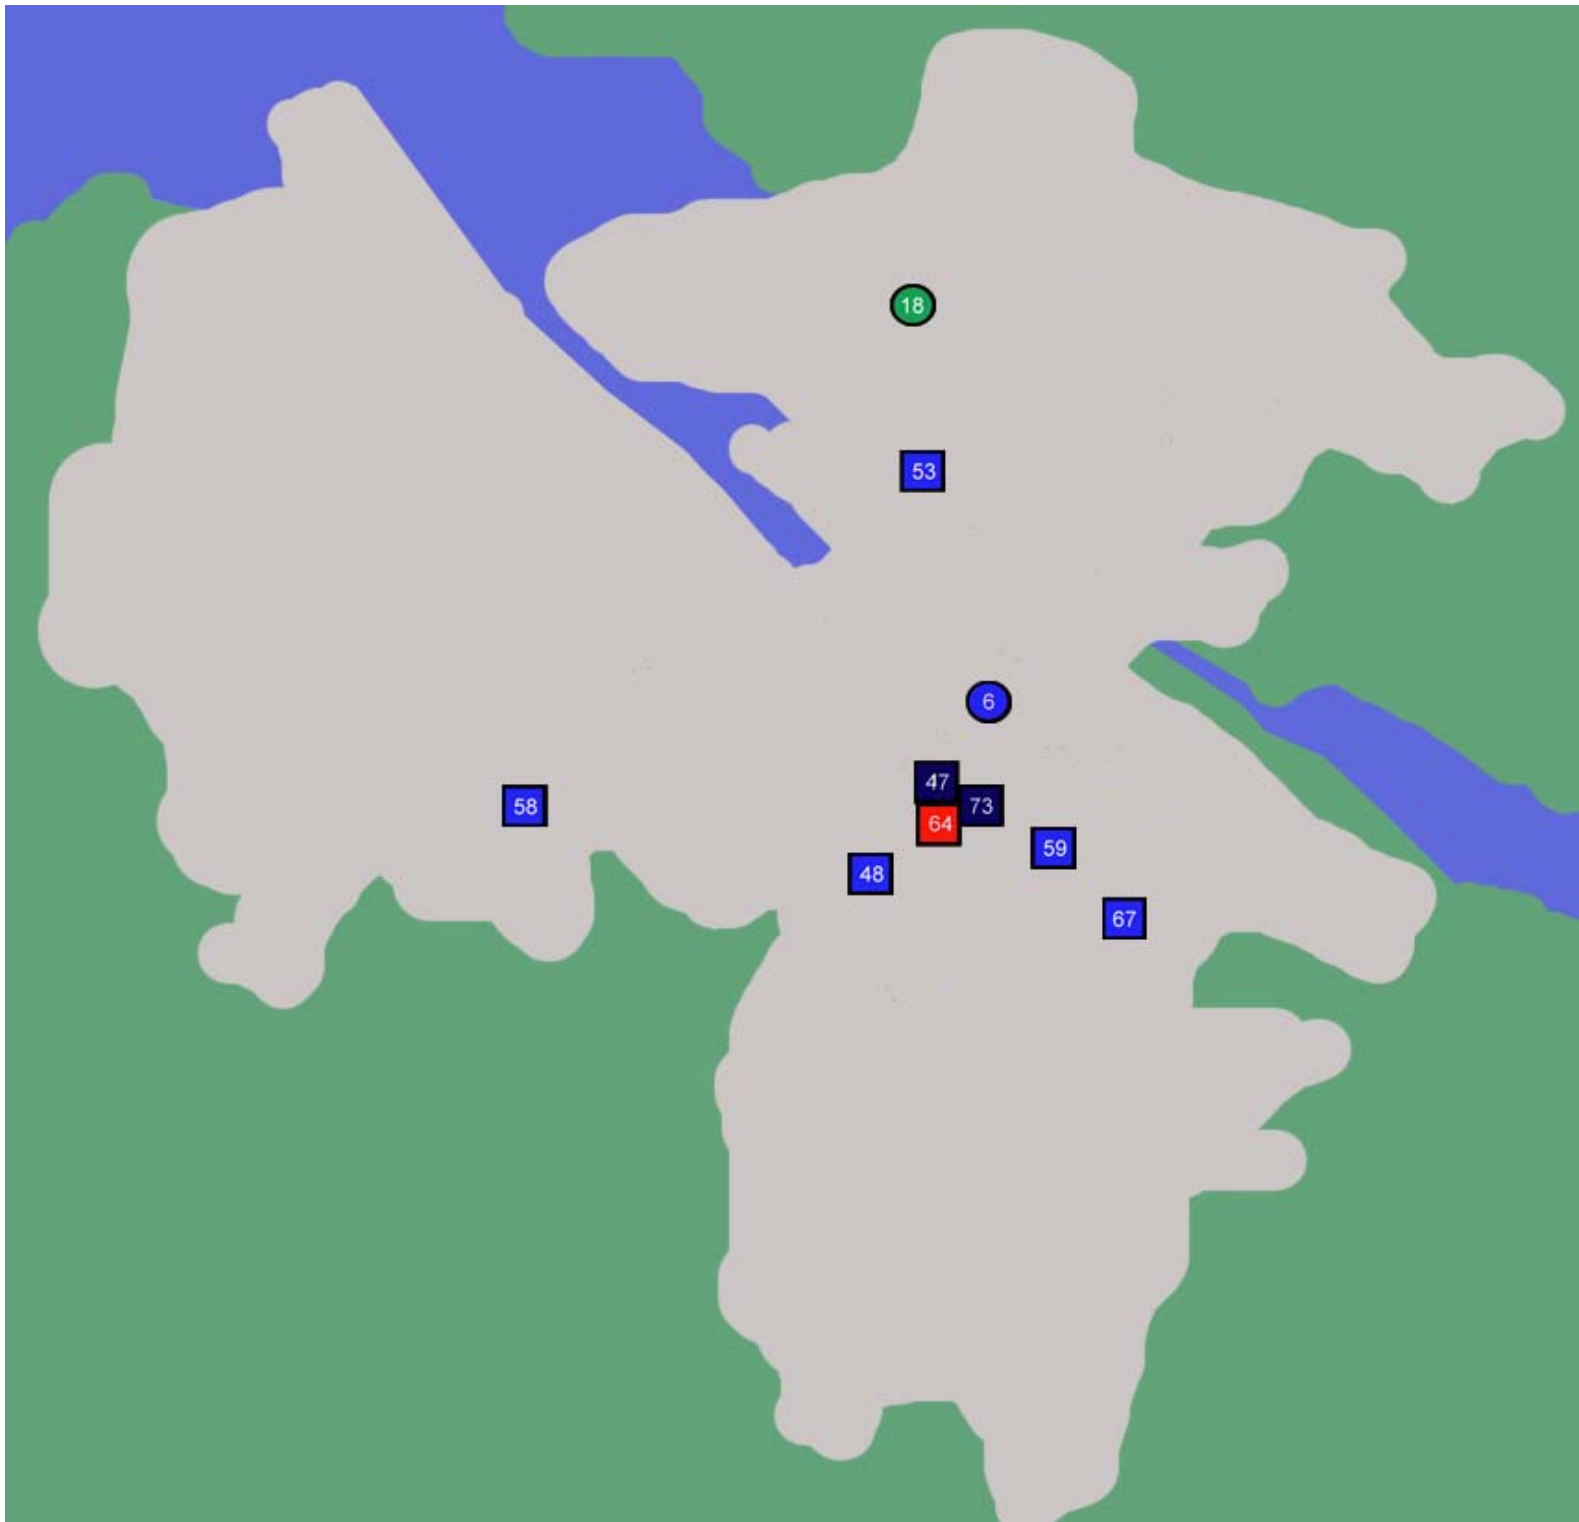

Childcare and Notified Childminders in Sligo Town RAPID Areas by Type

Legend	Description
● (Red)	Private full day care
● (Green)	Private childminder - notified
■ (Red)	Community-owned full day care
■ (Blue)	Community-owned sessional
● (Blue)	Private sessional
■ (Black)	Community-owned drop-in

6	Fantasia Pre School
18	Annie McLoughlin
47	Lifestart Outreach Services
48	Mail Coach Road Playgroup
53	Northside Community Playschool
58	Dreamchasers
59	Abbeyquarter Comm Playgroup
64	Lifestart Family Support
67	Resource House Project
73	Acorn Pre-school