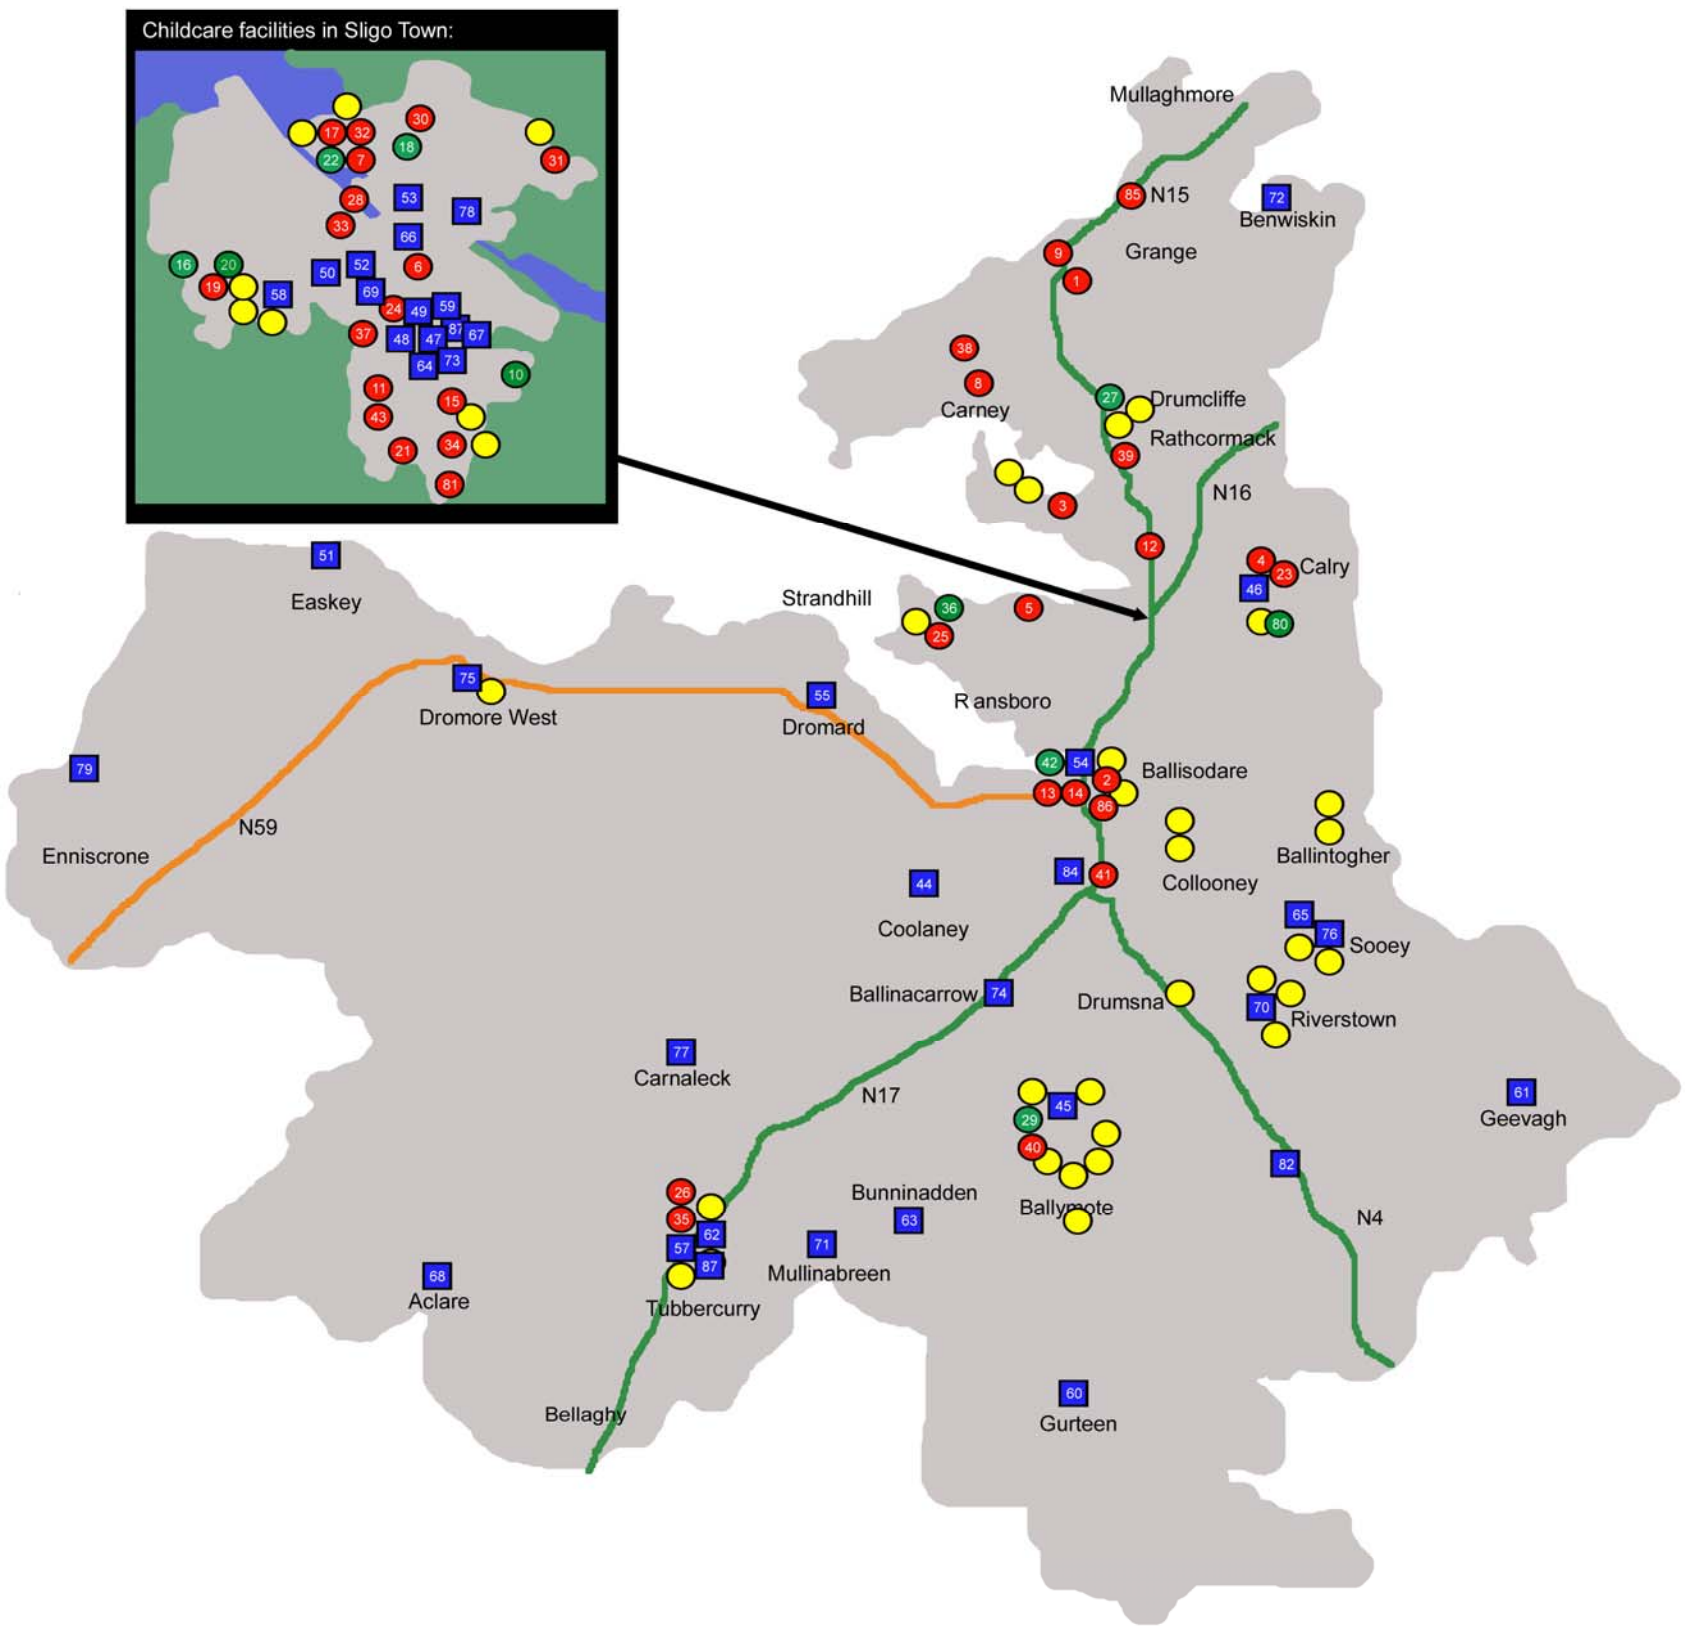

Childcare facilities and Childminders in County Sligo

Legend	Description
●	Private childcare facility
●	Private childminder - notified
■	Community-owned childcare facility
●	Private childminder - not notified