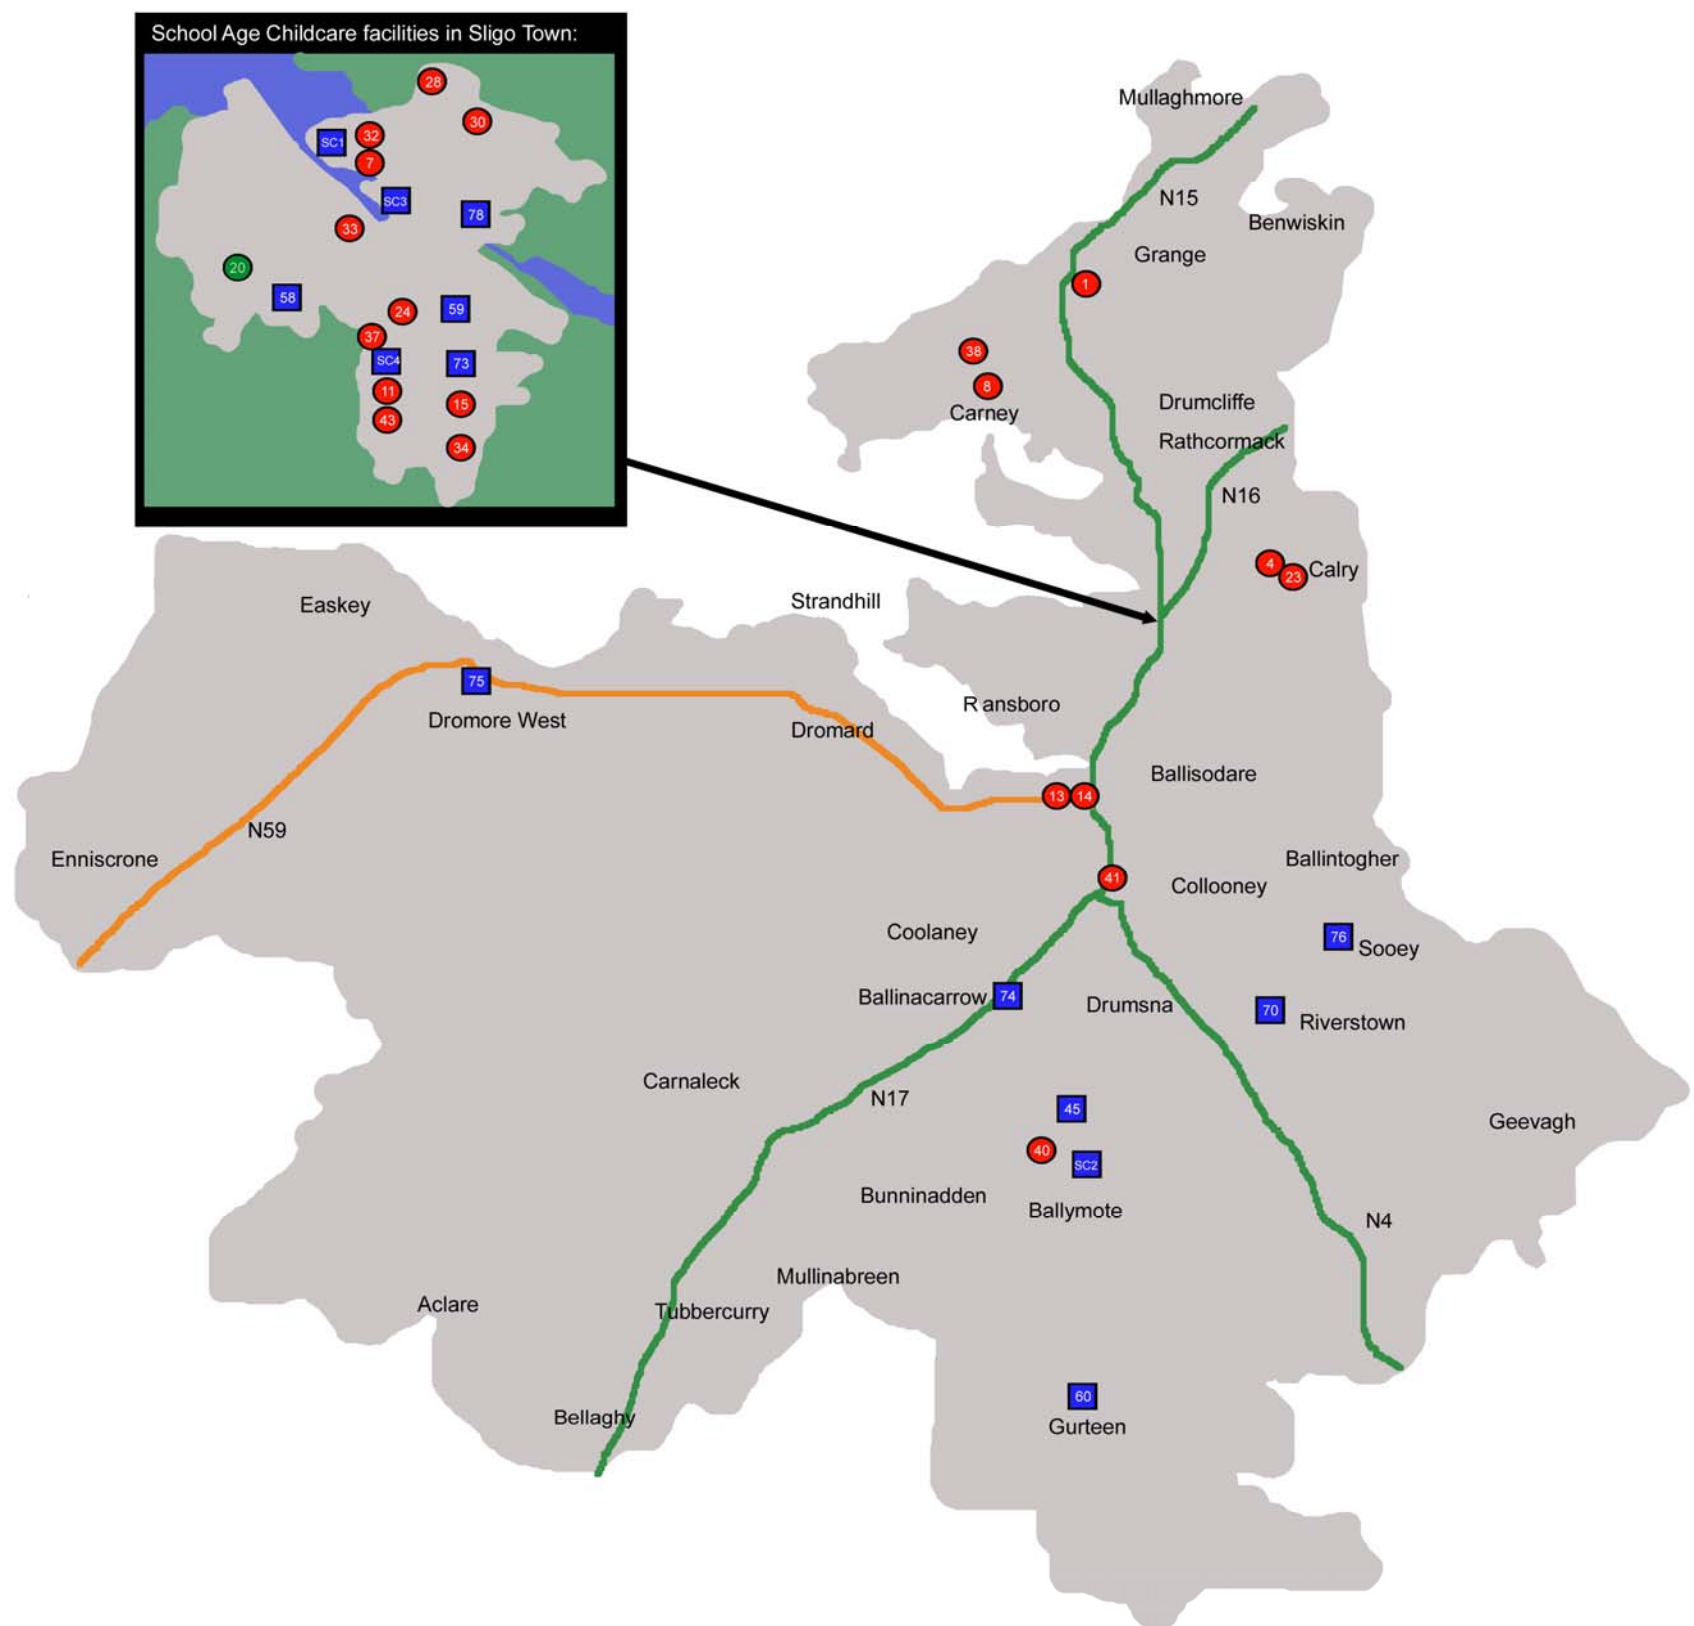

Childcare facilities and Childminders in County Sligo, with Areas for Planned Growth

Legend	Description	Legend	Description
	Private childcare facility		Sligo - Gateway City
	Private childminder - notified		Key support towns
	Community-owned childcare facility		Key satellite towns
	Private childminder - not notified		Settlements with special functions
			Other settlements - sub region
			Other settlements - rail corridor

Childcare facilities and Notified Childminders in County Sligo, with Areas for Planned Growth

Legend	Description	Legend	Description
	Private childcare facility		Sligo - Gateway City
	Private childminder - notified		Key support towns
	Community-owned childcare facility		Key satellite towns
			Settlements with special functions
			Other settlements - sub region
			Other settlements - rail corridor