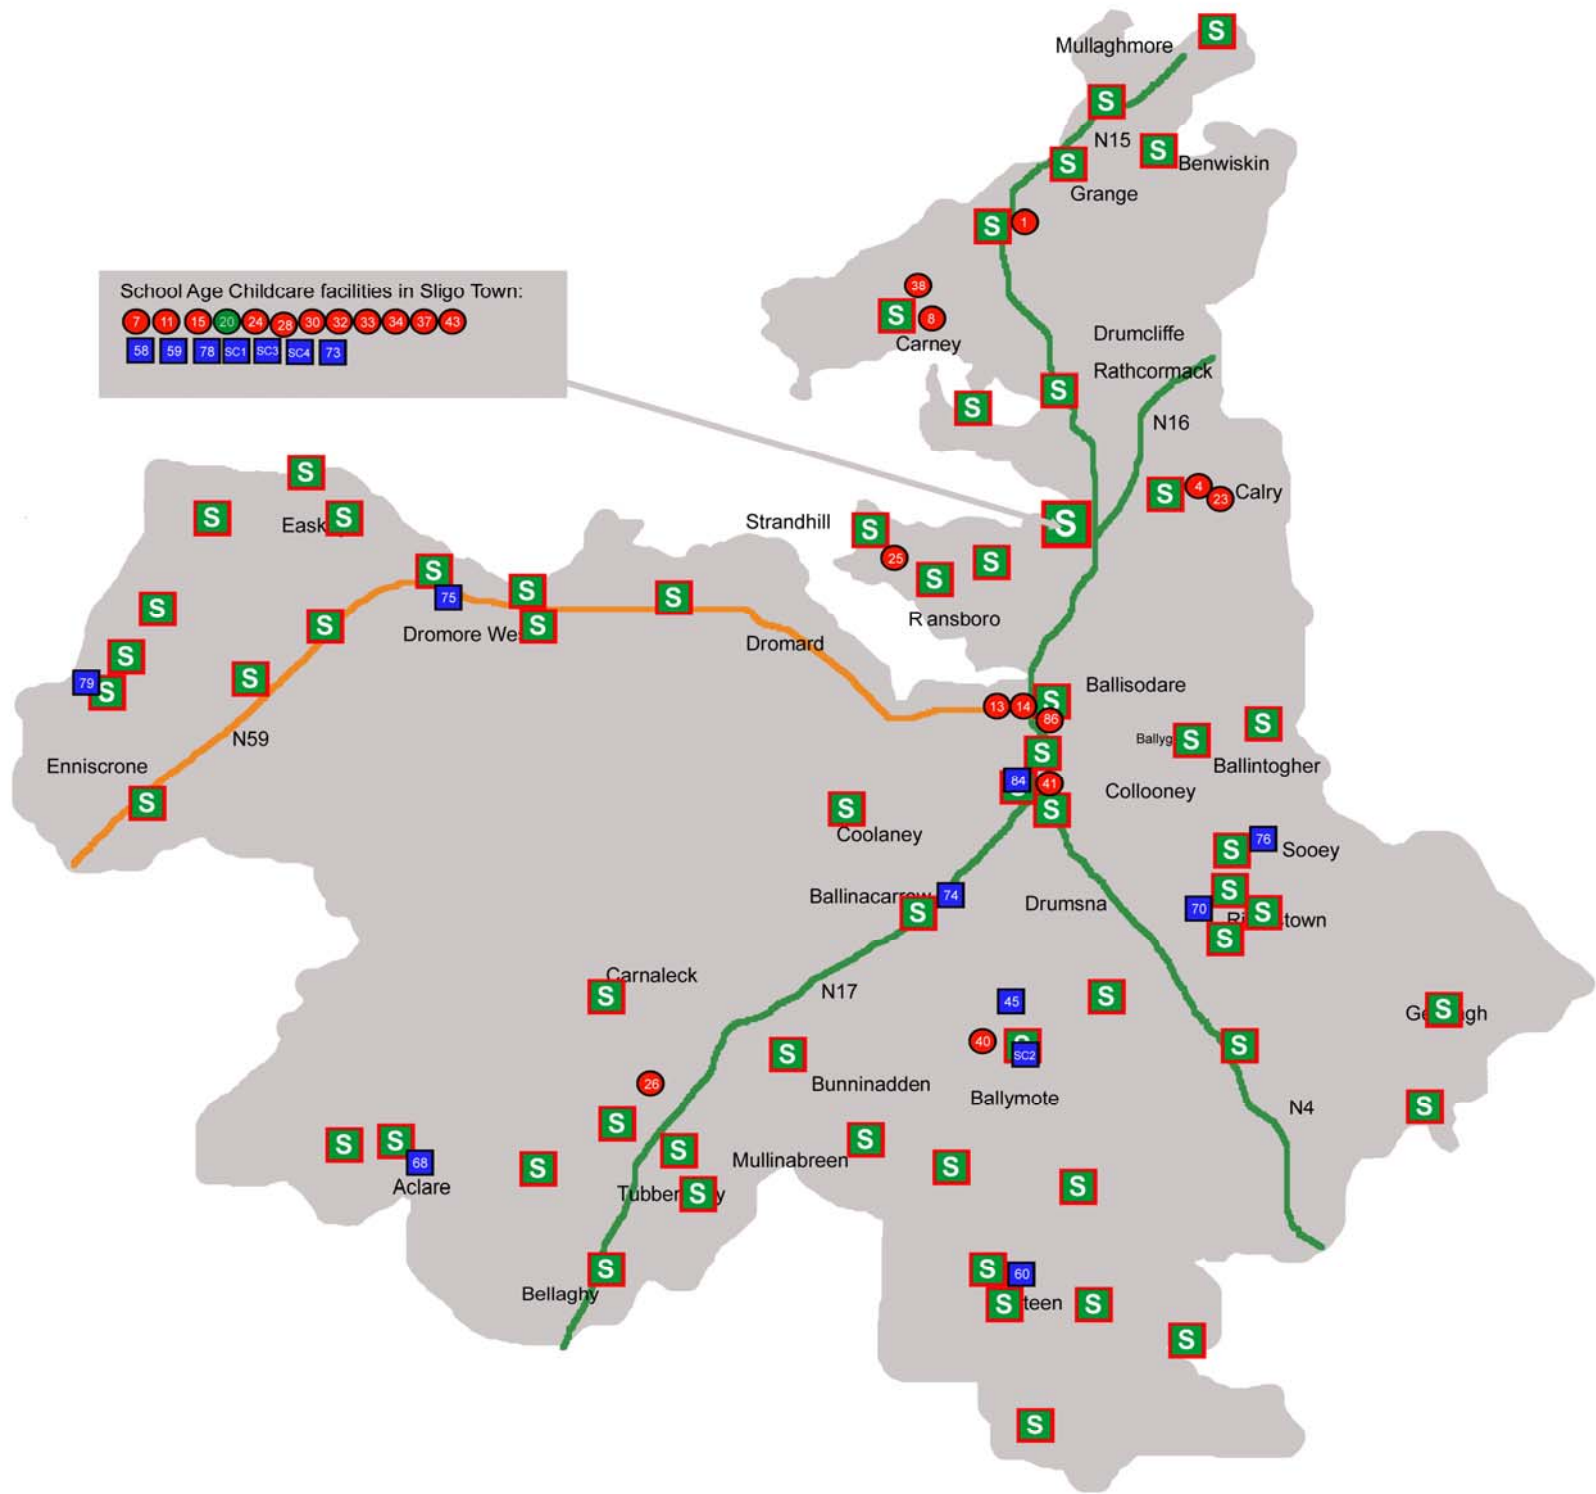

School Age Childcare Facilities and National Schools in County Sligo

Legend Description

- Private childcare facility
- Community-owned childcare facility
- S National Schools in County Sligo

1 Little Meadows	23 Little Angels	45 Spraio	68 Aclare Community Playschool
2 Rainbow Montessori	24 Lilliput Montessori	46 Calry Community Playgroup	69 Naionra Naomh Iosaf
3 Auntie Anns	25 Saints and Scholars Montessori	47 Lifestart Outreach Services	70 Little Buddies
4 Play n Learn	26 Lollipop Lane	48 Mail Coach Road Playgroup	71 Little Munchkins Playgroup
5 Auburn Cottage	27 Beverley Mulrooney	49 Globe House Drop-in	72 The Benwiskin Centre
6 Fantasia Pre School	28 Little People Playworld Crèche	50 St. Michaels Family Life Centre	73 Acorn Pre-school
7 Hopes and Dreams	29 Bernadette Lee	51 Little Steps Playgroup	74 Morning Star Kindergarten
8 Beginners World	30 Happy Days	52 Sligo Social Services Crèche	75 Sticky Fingers
9 St Molaises Playgroup	31 Little Darlings Crèche	53 Northside Community Playschool	76 Jollytots Playgroup
10 Jacqueline Gormley	32 Little Star Playschool	54 Kilmacowen Pre-School	77 Little VIP's
11 Sligo Central Full Day Care	33 Magic Moments Montessori School	55 Skreen/Dromard Comm Playgroup	78 Cosy Cats
12 Teesan Playgroup	34 The School House	57 Tubbercurry Crèche	79 Sandcastles
13 Toddlers Den	35 Shooting Stars	58 Dreamchasers	80 Breege Boyce
14 Start Rite Montessori	36 Paula Clerkin Cadden	59 Abbeyquarter Comm Playgroup	81 La Petit Ecole Montessori
15 Childsworld Crèche & Montessori	37 Benbulben Montessori	60 Busy Bees	82 Toadstool Cottage
16 Rebecca Trainer	38 Once Upon a Time Montessori	61 First Friends Playgroup	84 Tir na Og
17 Humpty Dumpty Pre-school	39 Rathcormac Montessori School	62 Tubbercurry Community Playgroup	85 Realta Beaga
18 Annie McLoughlin	40 Learn Early Daycare	63 Bunninadden Village Montessori	86 Mary Rooney's Playgroup
19 Tom Thumb	41 Little Learners Montessori	64 Lifestart Family Support	87 Tubbercurry Resource House
20 Kevinsfort Kids Academy	42 Cozy Cottage	65 Jollytots Playgroup Ltd	88 Sligo Traveller Women's Project
21 Cuddles 'n Care	43 Scooters	66 Sligo Family Centre	SC1 Sunset Afterschool
22 Tom Thumb Childminder	44 Little Haven	67 Resource House Project	SC2 Ballymote After School Club
			SC3 Northside After School Club
			SC4 MCR Afterschool