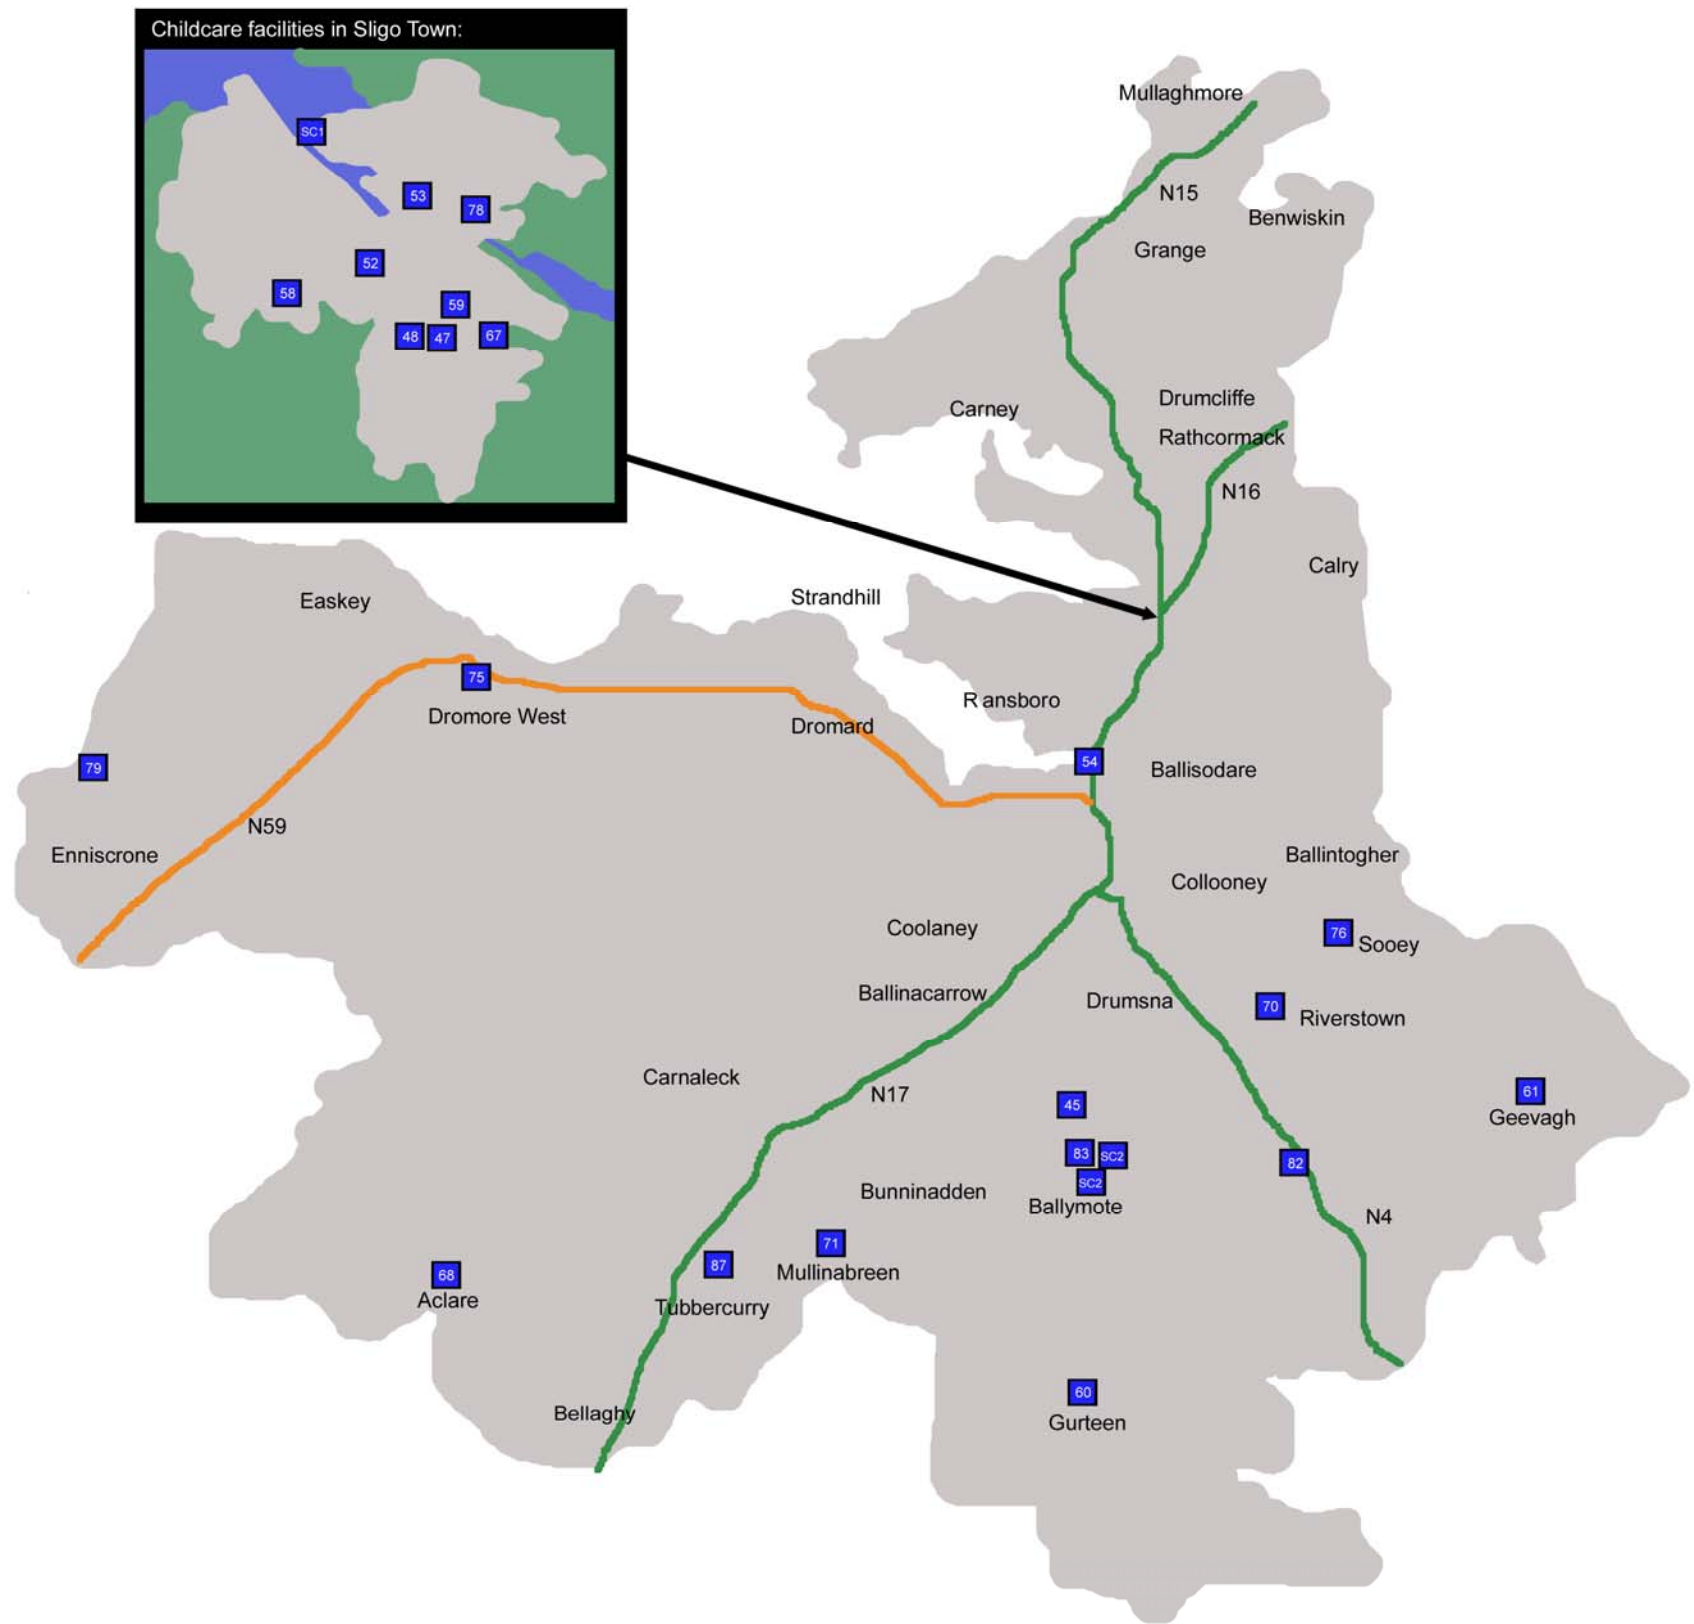

Staffing Funding

Legend	Description
●	Private childcare facility
●	Private childminder - notified
■	Community-owned childcare facility

1 Little Meadows	23 Little Angels	45 Spraio	68 Aclare Community Playschool
2 Rainbow Montessori	24 Lilliput Montessori	46 Calry Community Playgroup	69 Naionra Naomh Iosaf
3 Auntie Anns	25 Saints and Scholars Montessori	47 Lifestart Outreach Services	70 Little Buddies
4 Play n Learn	26 Lollipop Lane	48 Mail Coach Road Playgroup	71 Little Munchkins Playgroup
5 Auburn Cottage	27 Beverley Mulrooney	49 Globe House Drop-in	72 The Benwiskin Centre
6 Fantasia Pre School	28 Little People Playworld Crèche	50 St. Michaels Family Life Centre	73 Acorn Pre-school
7 Hopes and Dreams	29 Bernadette Lee	51 Little Steps Playgroup	74 Morning Star Kindergarten
8 Beginners World	30 Happy Days	52 Sligo Social Services Crèche	75 Sticky Fingers
9 St Molaises Playgroup	31 Little Darlings Crèche	53 Northside Community Playschool	76 Jollytots Playgroup
10 Jacqueline Gormley	32 Little Star Playschool	54 Kilmacowen Pre-School	77 Little VIP's
11 Sligo Central Full Day Care	33 Magic Moments Montessori School	55 Skreen/Dromard Comm Playgroup	78 Cosy Cats
12 Teesan Playgroup	34 The School House	57 Tubbercurry Crèche	79 Sandcastles
13 Toddlers Den	35 Shooting Stars	58 Dreamchasers	80 Breege Boyce
14 Start Rite Montessori	36 Paula Clerkin Cadden	59 Abbeyquarter Comm Playgroup	81 La Petit Ecole Montessori
15 Childsworld Crèche & Montessori	37 Benbulbin Montessori	60 Busy Bees	82 Toadstool Cottage
16 Rebecca Trainer	38 Once Upon a Time Montessori	61 First Friends Playgroup	84 Tir na Og
17 Humpty Dumpty Pre-school	39 Rathcormac Montessori School	62 Tubbercurry Community Playgroup	85 Realta Beaga
18 Annie McLoughlin	40 Learn Early Daycare	63 Bunninadden Village Montessori	86 Mary Rooney's Playgroup
19 Tom Thumb	41 Little Learners Montessori	64 Lifestart Family Support	87 Tubbercurry Resource House
20 Kevinsfort Kids Academy	42 Cozy Cottage	65 Jollytots Playgroup Ltd	88 Sligo Traveller Women's Project
21 Cuddles 'n Care	43 Scooters	66 Sligo Family Centre	
22 Tom Thumb Childminder	44 Little Haven	67 Resource House Project