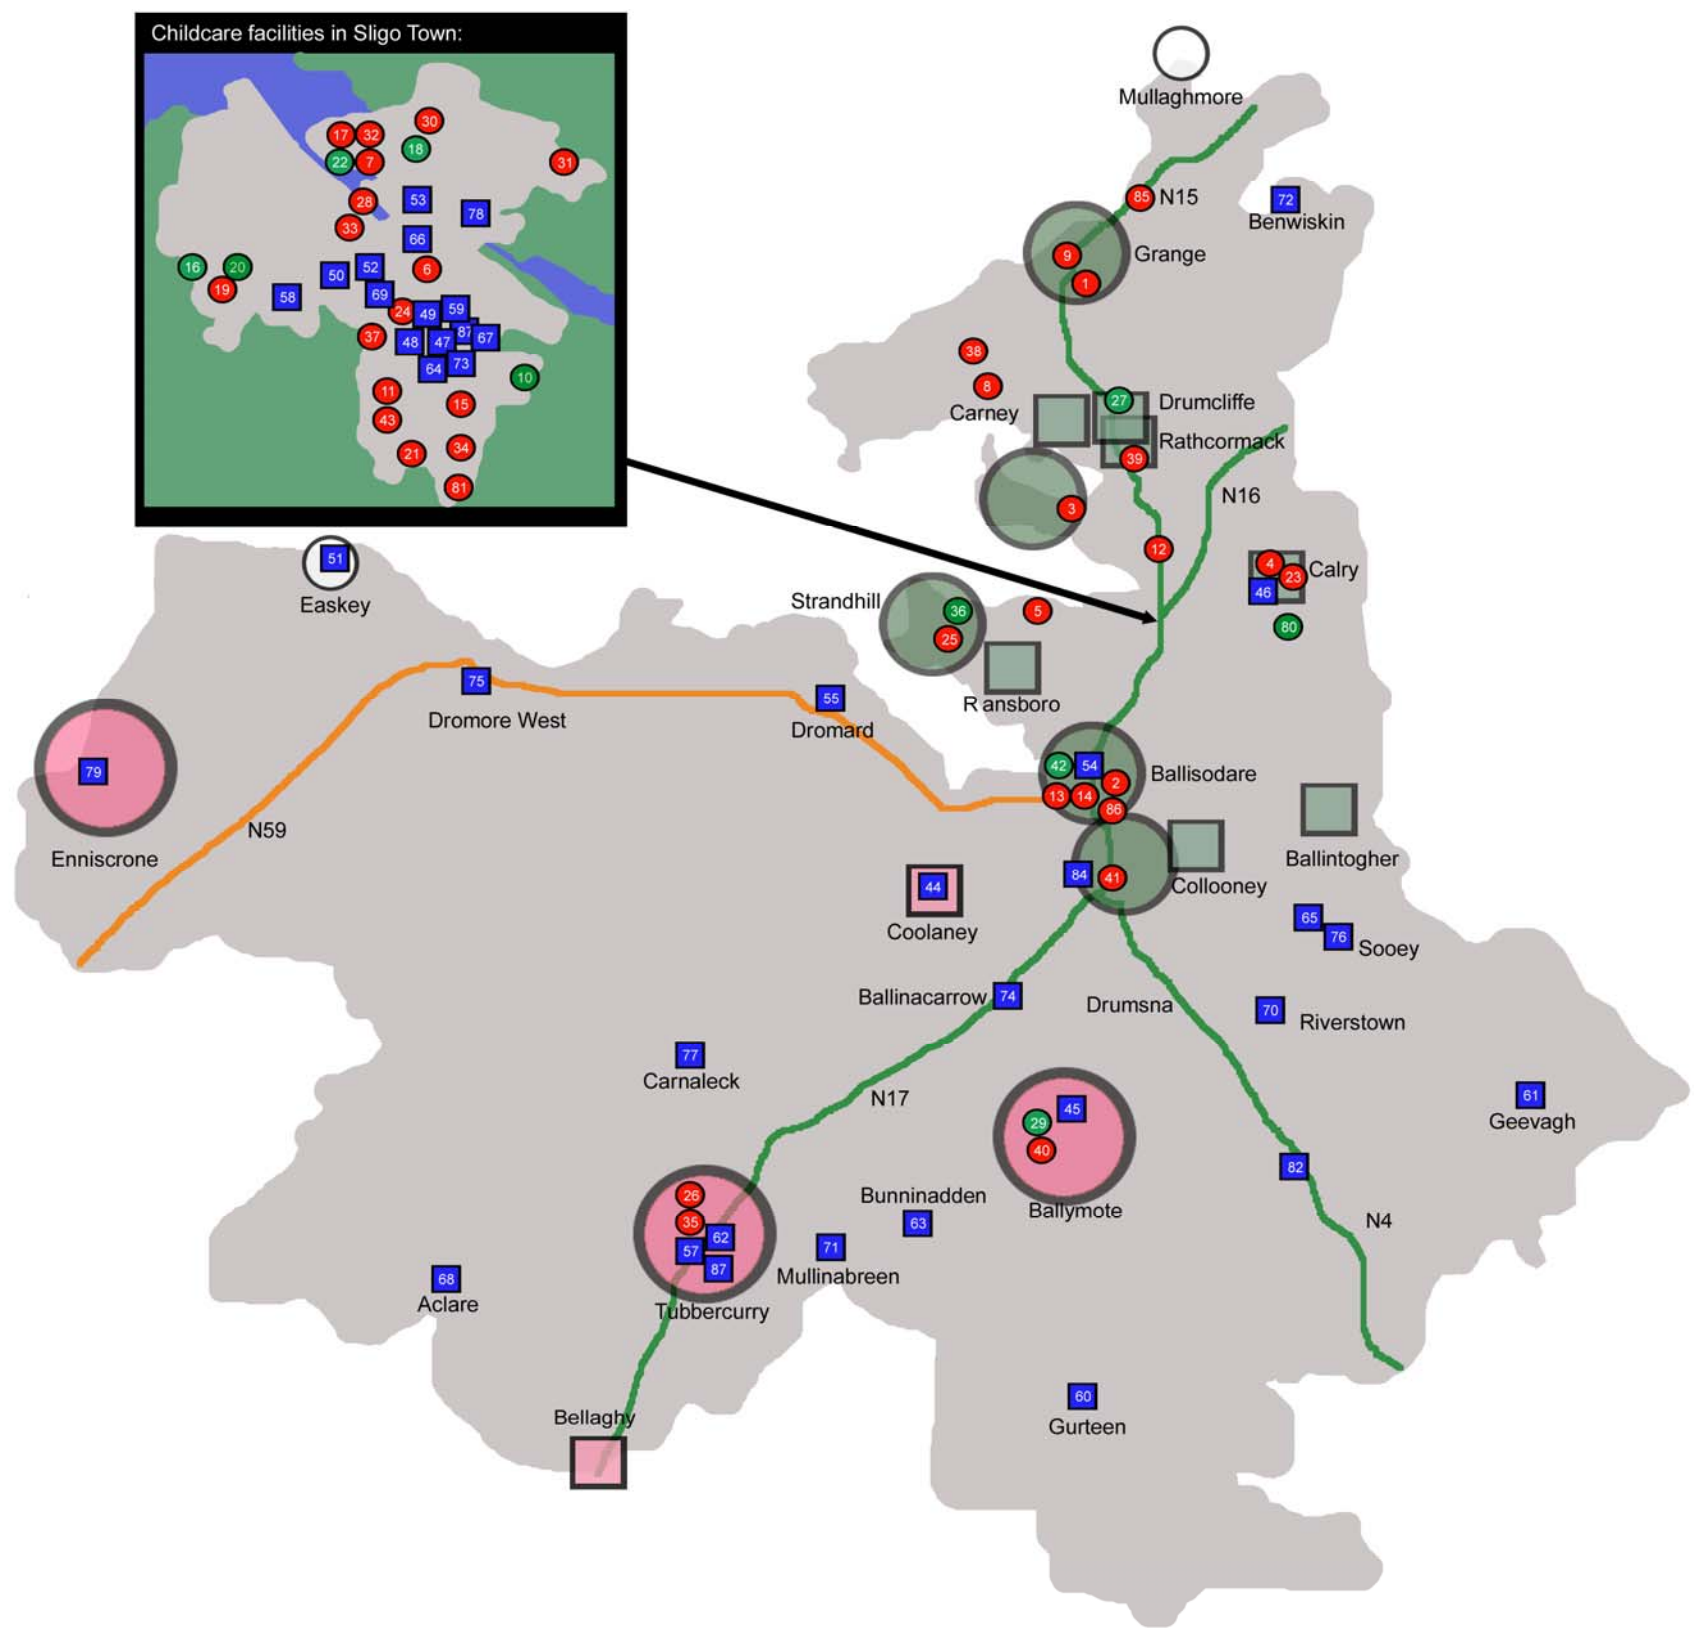

Childcare facilities and Childminders in County Sligo, with Areas for Planned Growth

Legend	Description	Legend	Description
	Private childcare facility		Sligo - Gateway City
	Private childminder - notified		Key support towns
	Community-owned childcare facility		Key satellite towns
	Private childminder - not notified		Settlements with special functions
			Other settlements - sub region
			Other settlements - rail corridor