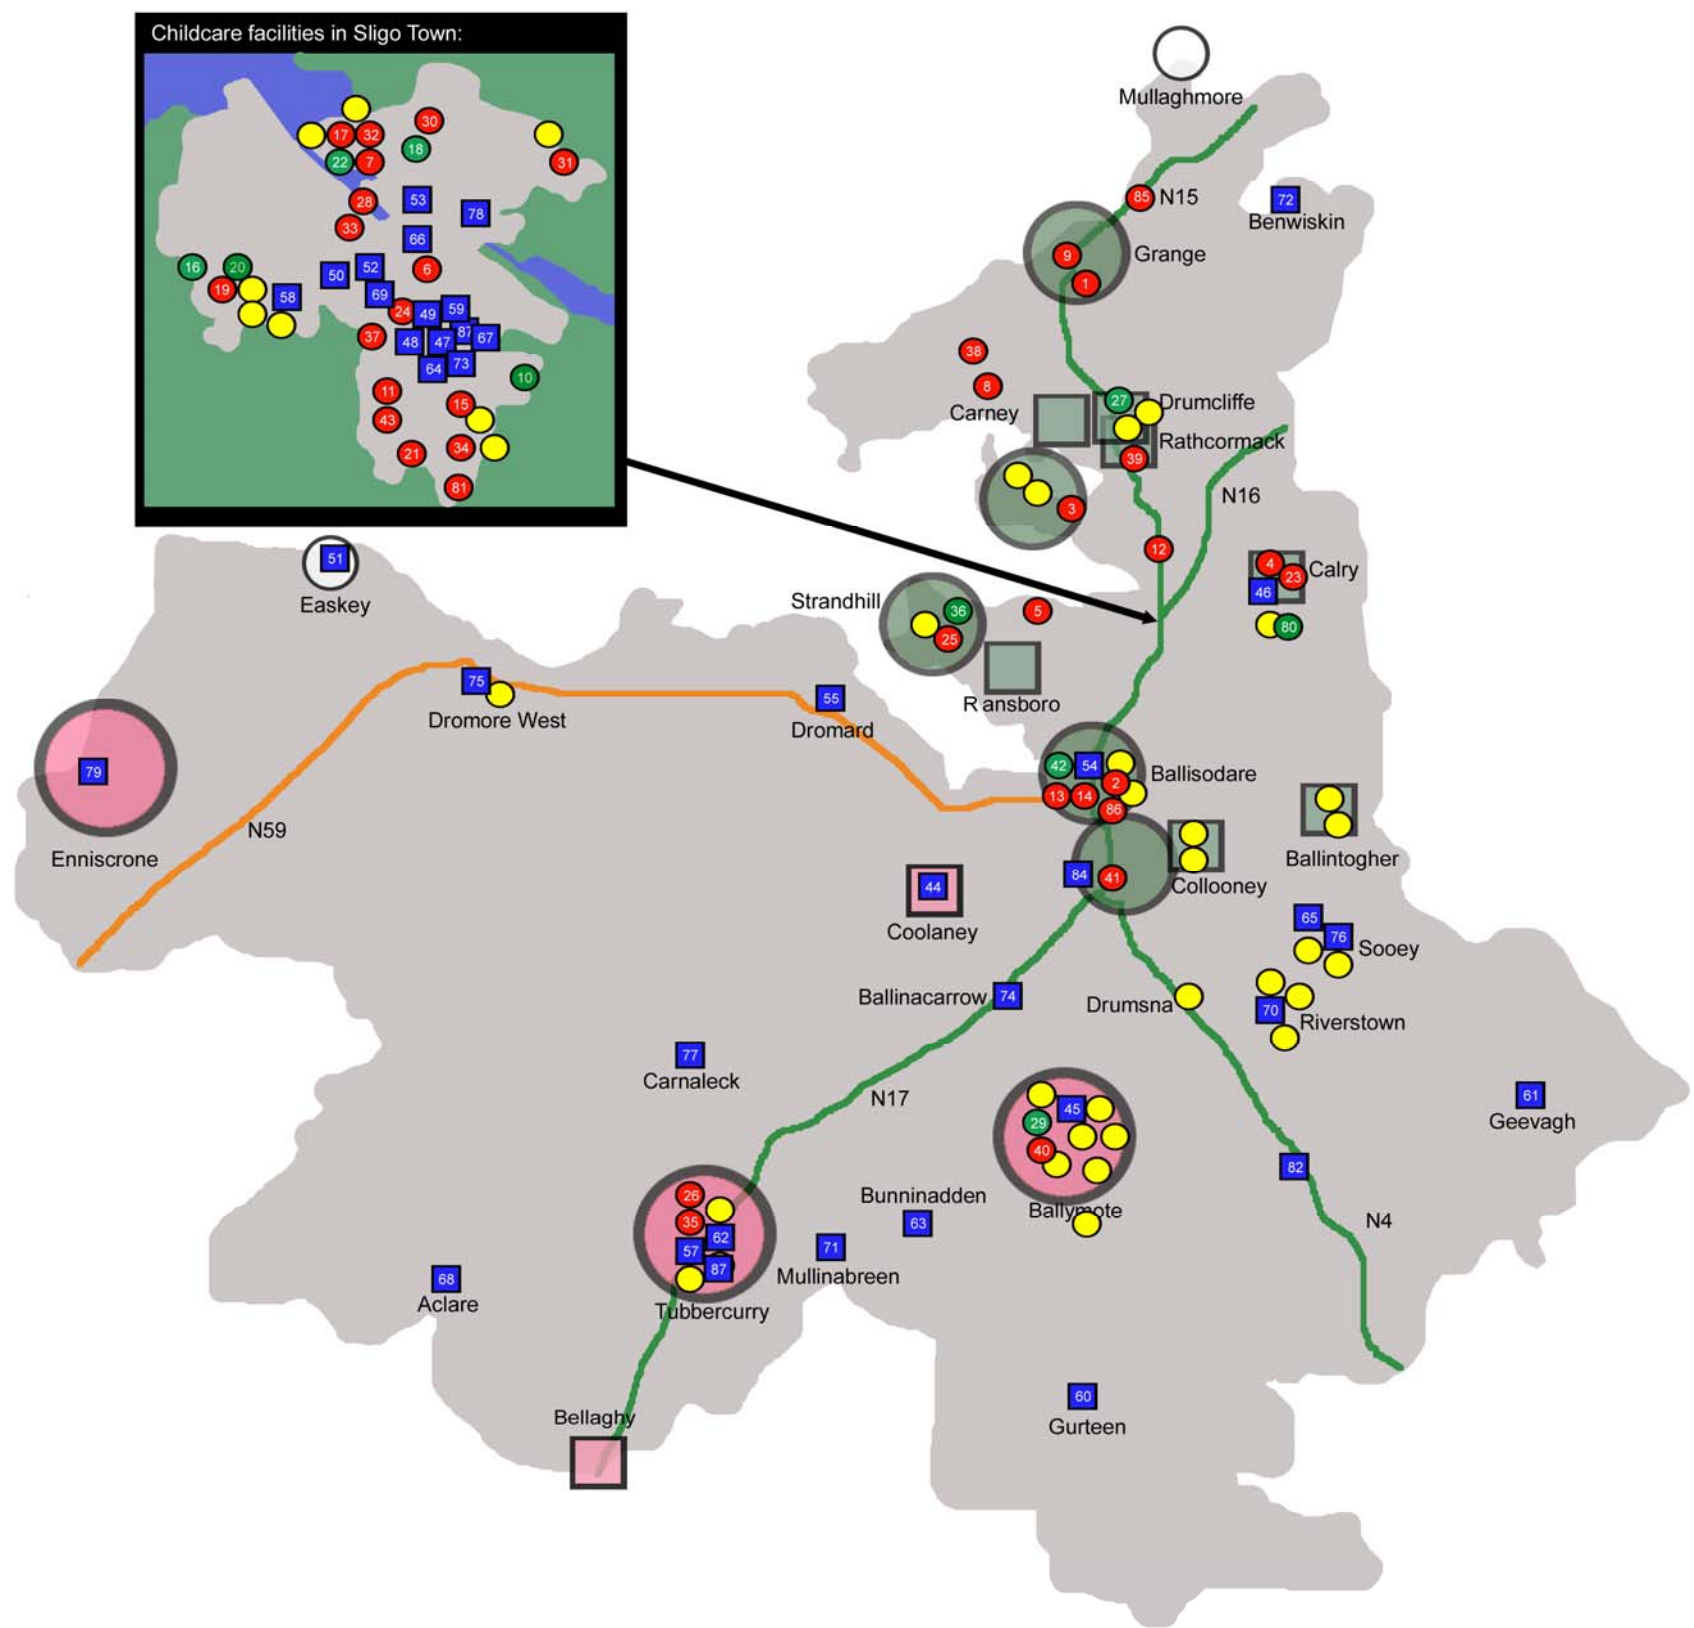

6	Fantasia Pre School
18	Annie McLoughlin
47	Lifestart Outreach Services
48	Mail Coach Road Playgroup
53	Northside Community Playschool
58	Dreamchasers
59	Abbeyquarter Comm Playgroup
64	Lifestart Family Support
67	Resource House Project
73	Acorn Pre-school

Childcare facilities and Childminders in County Sligo, with Areas for Planned Growth

Legend	Description	Legend	Description
	Private childcare facility		Sligo - Gateway City
	Private childminder - notified		Key support towns
	Community-owned childcare facility		Key satellite towns
	Private childminder - not notified		Settlements with special functions
			Other settlements - sub region
			Other settlements - rail corridor

Childcare facilities and Notified Childminders in County Sligo, with Areas for Planned Growth

Legend	Description	Legend	Description
	Private childcare facility		Sligo - Gateway City
	Private childminder - notified		Key support towns
	Community-owned childcare facility		Key satellite towns
			Settlements with special functions
			Other settlements - sub region
			Other settlements - rail corridor